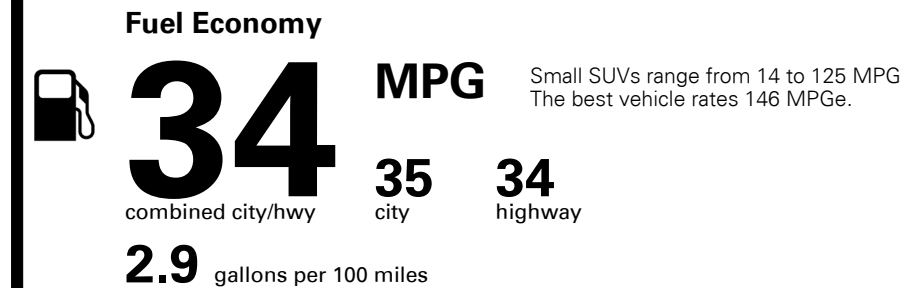

Inland Freight & Handling : \$1,600.00
Total Price : \$53,420.00

Proudly Supporting Hyundai Hope On Wheels and the Fight Against Pediatric Cancer Since 1998

EPA DOT Fuel Economy and Environment

Gasoline Vehicle