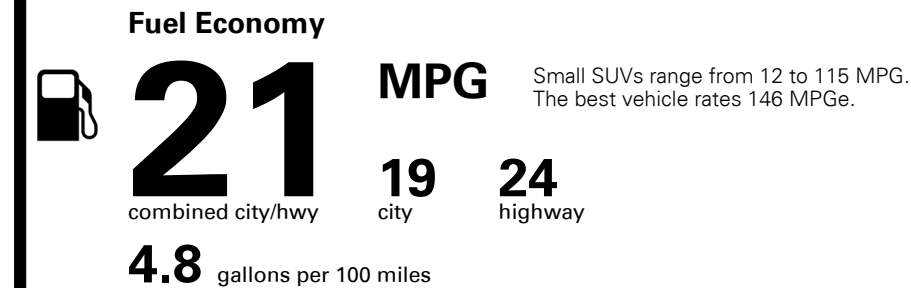

Full Tank of Fuel
Manufacturer's Suggested Retail Price: \$54,500.00

ADDED FEATURES:

- *HYPER WHITE(WC9) Paint \$500.00
- *Cargo Blocks \$30.00
- *Carpeted Floor Mats \$230.00
- *Cargo Net \$55.00
- *Cargo Tray, up seatback \$150.00
- *Roadside Assistance Kit \$70.00
- *First Aid Kit \$40.00
- *Splash trim \$130.00
- *Wheel Locks \$70.00

Inland Freight & Handling : \$1,475.00
Total Price : \$57,250.00

Hyundai's flagship, premium three-row SUV
- in a new shade of luxury

EPA DOT Fuel Economy and Environment

Gasoline Vehicle

You spend \$3,000 more in fuel costs over 5 years compared to the average new vehicle.